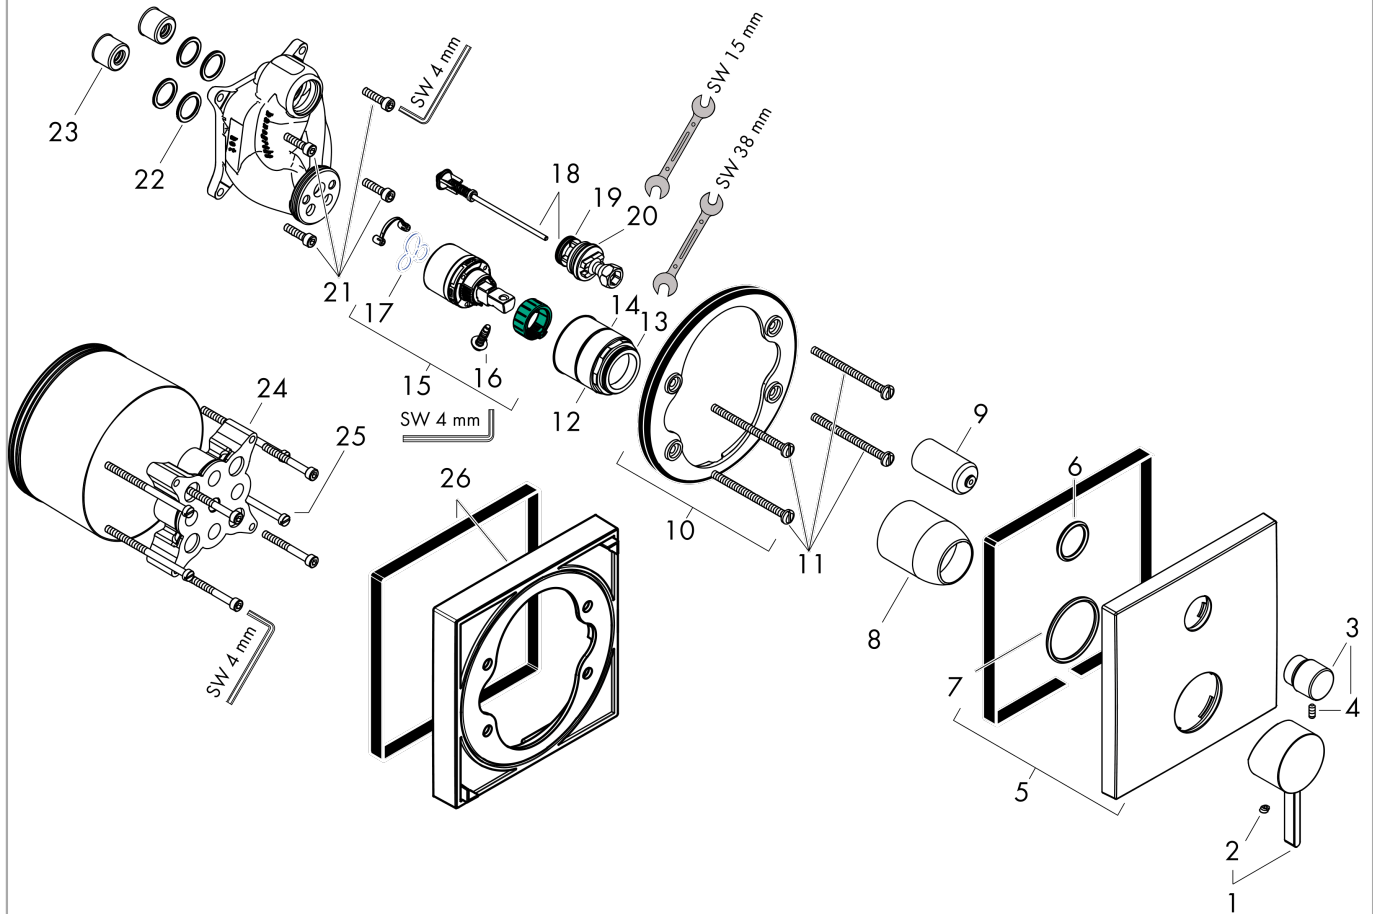

Finoris

Single lever bath mixer for concealed installation for iBox universal

Surfaces: **Matt Black** Article Number: **76415670**

Description

product features

- 2 functions
- connection type: basic set
- flow rate upper outlet: 21 l/min
- flow rate lower outlet: 29 l/min
- maximum flow rate at 3 bar: 28 l/min
- flow rate for bath spout at 3 bar: 28 l/min
- flow rate of hand shower at 3 bar: 21 l/min
- min. operating pressure: 1 bar
- max. operating pressure: 10 bar
- ceramic cartridge
- temperature limitation adjustable
- diverter with automatic resetting
- with silencer

Design awards

reddot winner 2021

Product image

Scale drawing

Finoris
Single lever bath mixer for concealed installation for iBox universal
 Surfaces: **Matt Black** Article Number: **76415670**

Flowchart

Finoris
Single lever bath mixer for concealed installation for iBox universal
 Surfaces: **Matt Black** Article Number: **76415670**

Exploded Drawing

Year of production: >06/21

Finoris**Single lever bath mixer for concealed installation for iBox universal**Surfaces: **Matt Black** Article Number: **76415670****Spare part list**

Year of production: >06/21

Pos.	Description	Article Number	Price	PU
1	handle	94298670	-	1
2	screw cover	96338000	-	1
3	diverter knob	98795670	-	1
4	hollow set screw M4x10	97667000	-	1
5	escutcheon 155 / 155 mm	94302670	-	1
6	O-ring 23x3	98142000	-	1
7	O-ring 43x3	98418000	-	1
8	holder for escutcheon	98793000	-	1
9	set of fixing screws	96454000	-	1
10	sleeve	98790670	-	1
11	sleeve	98794670	-	1
12	nut	98796000	-	1
13	set of screws	93244000	-	1
14	O-ring 39x1,5	98400000	-	1
15	cartridge, assy	92730000	-	1
16	locking screw for handle	95140000	-	1
17	seal	95008000	-	1
18	selector assy	95014000	-	1
19	O-ring 16x2,3	98207000	-	1
20	O-ring 20x2,5	92602000	-	1
21	set of screws	96525000	-	1
22	O-ring 16x2	98133000	-	1
23	noise reduction	94073000	-	1
24	extension 25 mm	13595000	-	1
25	set of fixing screws	97747000	-	1
26	extension 22 mm	13593670	-	1