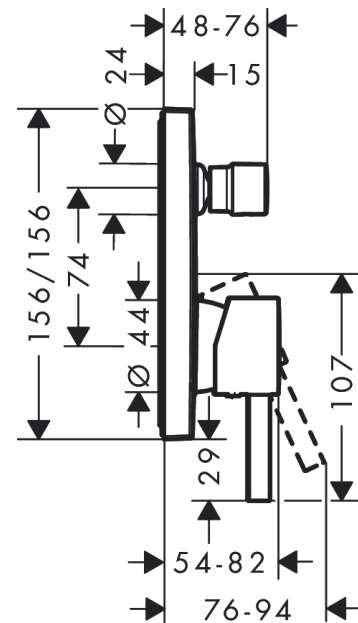

Finoris

Single lever bath mixer for concealed installation for iBox universal

Surfaces: **Matt Black** Article Number: **76415670**

Description

product features

- 2 functions
- connection type: basic set
- flow rate upper outlet: 21 l/min
- flow rate lower outlet: 29 l/min
- maximum flow rate at 3 bar: 28 l/min
- flow rate for bath spout at 3 bar: 28 l/min
- flow rate of hand shower at 3 bar: 21 l/min
- min. operating pressure: 1 bar
- max. operating pressure: 10 bar
- ceramic cartridge
- temperature limitation adjustable
- diverter with automatic resetting
- with silencer

Design awards

reddot winner 2021

Product image

Scale drawing

Finoris
Single lever bath mixer for concealed installation for iBox universal
 Surfaces: **Matt Black** Article Number: **76415670**

Flowchart

Finoris
Single lever bath mixer for concealed installation for iBox universal
 Surfaces: **Matt Black** Article Number: **76415670**

Exploded Drawing

Year of production: >06/21

Finoris**Single lever bath mixer for concealed installation for iBox universal**Surfaces: **Matt Black** Article Number: **76415670****Spare part list**

Year of production: >06/21

Pos.	Description	Article Number	Price	PU
1	handle	94298670	-	1
2	screw cover	96338000	-	1
3	diverter knob	98795670	-	1
4	hollow set screw M4x10	97667000	-	1
5	escutcheon 155 / 155 mm	94302670	-	1
6	O-ring 23x3	98142000	-	1
7	O-ring 43x3	98418000	-	1
8	holder for escutcheon	98793000	-	1
9	set of fixing screws	96454000	-	1
10	sleeve	98790670	-	1
11	sleeve	98794670	-	1
12	nut	98796000	-	1
13	set of screws	93244000	-	1
14	O-ring 39x1,5	98400000	-	1
15	cartridge, assy	92730000	-	1
16	locking screw for handle	95140000	-	1
17	seal	95008000	-	1
18	selector assy	95014000	-	1
19	O-ring 16x2,3	98207000	-	1
20	O-ring 20x2,5	92602000	-	1
21	set of screws	96525000	-	1
22	O-ring 16x2	98133000	-	1
23	noise reduction	94073000	-	1
24	extension 25 mm	13595000	-	1
25	set of fixing screws	97747000	-	1
26	extension 22 mm	13593670	-	1