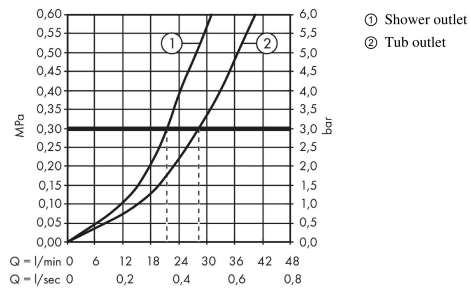

Finoris

Single lever bath mixer for concealed installation for iBox universal

Surfaces: **Matt Black** Article Number: **76415670**

Description

product features

- 2 functions
- connection type: basic set
- flow rate upper outlet: 21 l/min
- flow rate lower outlet: 29 l/min
- maximum flow rate at 3 bar: 28 l/min
- flow rate for bath spout at 3 bar: 28 l/min
- flow rate of hand shower at 3 bar: 21 l/min
- min. operating pressure: 1 bar
- max. operating pressure: 10 bar
- ceramic cartridge
- temperature limitation adjustable
- diverter with automatic resetting
- with silencer

Design awards

reddot winner 2021

Product image

Scale drawing

Finoris
Single lever bath mixer for concealed installation for iBox universal
 Surfaces: **Matt Black** Article Number: **76415670**

Flowchart

Finoris
Single lever bath mixer for concealed installation for iBox universal
 Surfaces: **Matt Black** Article Number: **76415670**